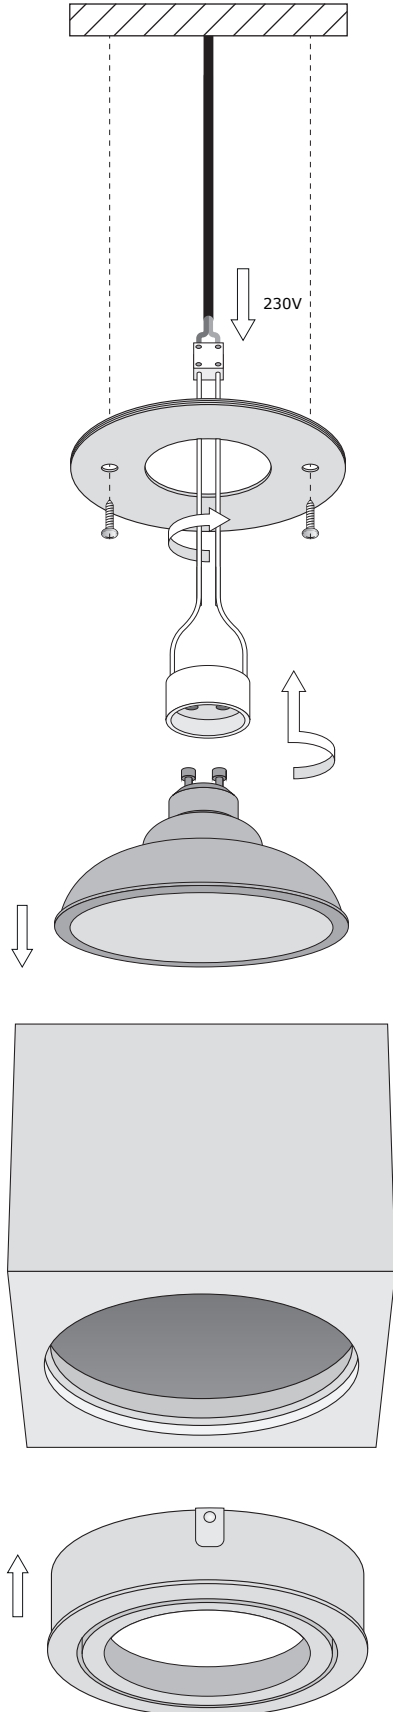

1

Installation Manual
50114825 Palermo Square White

UPHIX®

2

230V
AR111
Max.50W

3

230V 0.5m