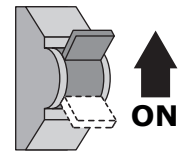

1

Installation Manual
50114825 Palermo Square White

UPHIX®

2

230V
AR111
Max.50W

3

230V 0.5m