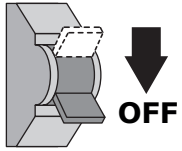

1

Installation Manual
50114825 Palermo Square White

UPHIX®

2

230V
AR111
Max.50W

3

230V 0.5m